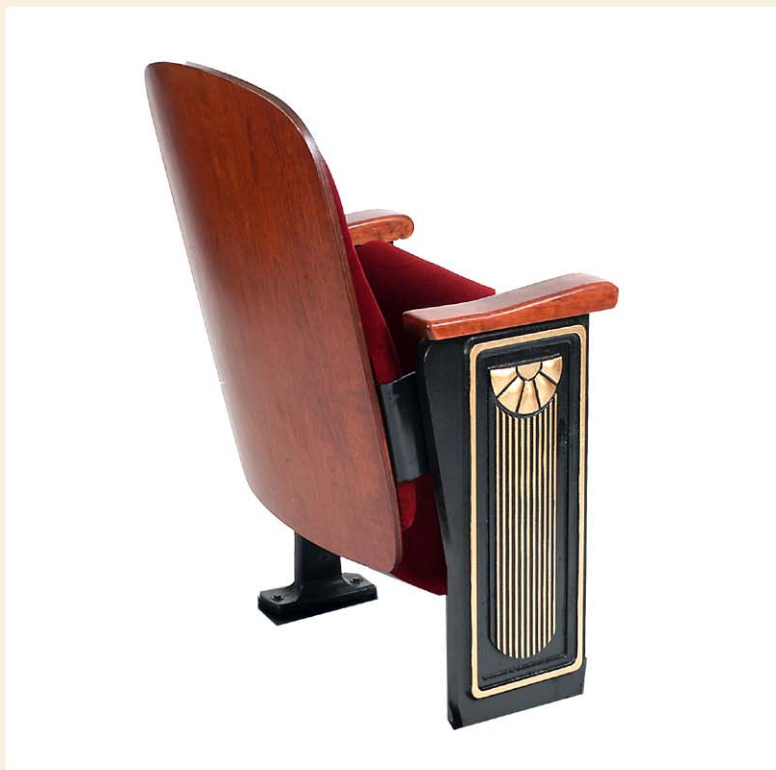

The Legacy has amenities patrons will applaud.

Constructed of natural woods, elegant fabrics and thick cushions, this early 1900 period design features a refined and gradual formed wood reveal.

The scrolled arms and the decorative cast iron end standards add a historical ambiance.

This comfortable cushioned seat is designed with gravity assisted spring mechanisms that retract the seat soundlessly, so as not to disturb other patrons.

Tele: 866-922-0226  
[www.preferred-seating.com](http://www.preferred-seating.com)