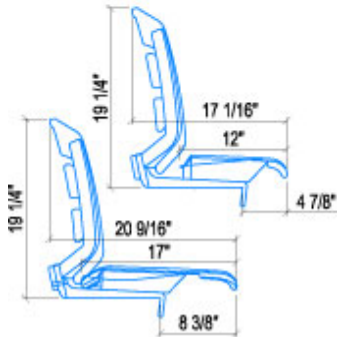

Champion™ Sport

- Manufactured in the USA
- Bleacher Mount Design
- Available in 18" and 19" (457mm and 482mm) widths
- Available in 12" and 17" (305mm and 432mm) seat depths
- Seat backs feature two recessed areas to accommodate donor plate or seat number
- One-piece, automotive grade polypropylene construction for no maintenance

Fade resistant U.V. inhibitors