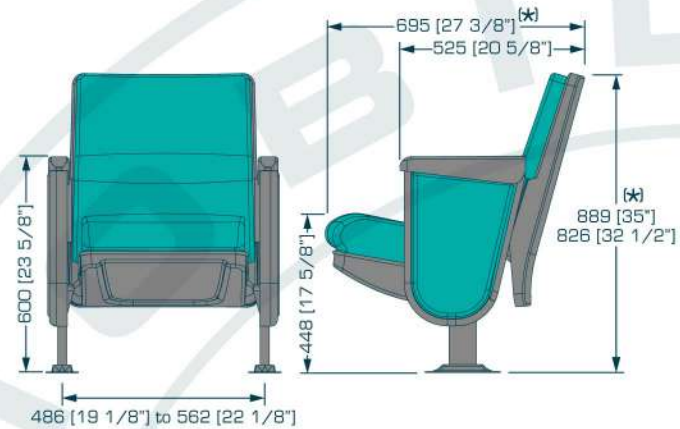

(k) Tolerancia/Tolerance: 6.35 [0.25"]
Unidades/Units: mm [in]

DIMENSIONES TOMADAS CON LA ALTURA MAYOR
DIMENSIONS TAKEN FROM THE TALLEST BACK HEIGHT

LUMIERE

OVAL 300

Si tu gusto es una butaca elegante y esbelta, los costados Oval 300 te permitirán la combinación perfecta. If an elegant & slim seat is of your taste, then the 300 Oval ends will allow you to have the perfect combination.